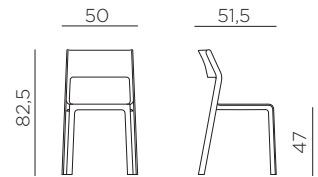

BARISTA CHAIR

OTTA

Features

- Stackable chair made of colored fiberglass polypropylene resins with uv resistant additives for high use outdoor areas.
- Non-slip feet and matt finish.
- Made in Italy

direct PRODUCTS

Phil Ellis | Director

Phone: 0412 357 499 | Email: phil@directproducts.net.au

Nick Ellis | Sales Executive

Phone: 0438 006 731 | Email: nick@directproducts.net.au

www.directproducts.net.au

sales@directproducts.net.au